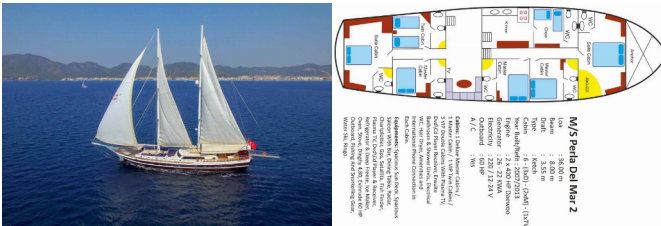

Web: [nextcharter.com](http://nextcharter.com)

Yacht Base	Marmaris Yacht Marina, Turkey
Yacht ID	1253
Yacht Brands	Unknown
Yacht Name	Perla Del Mar II
Production Year	2007
Length	118 Ft
Cabins	6
Berths	12
WC	5