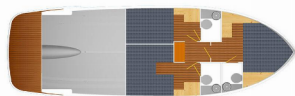

FUTURA 40 GRAND HORIZON

Nanda (2020)

Next Charter GmbH • Oskar-Von-Miller-Straße 35 • 86316 Friedberg • Germany

Phone: +49 1514 202 6204

E-mail: info@nextcharter.com

Web: nextcharter.com

Yacht Base	Marina Punat, Krk, Croatia
Yacht ID	12285
Yacht Brands	Cobra Yachts
Yacht Name	Nanda
Production Year	2020
Length	37 Ft
Cabins	3
Berths	6
WC	3