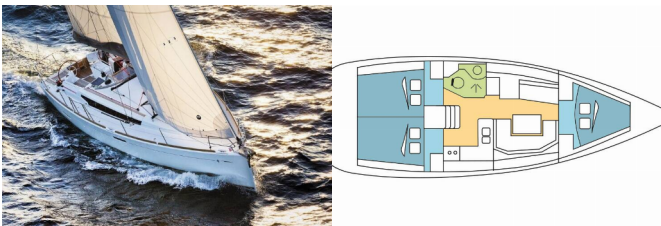

SUN ODYSSEY 389 (2R)

PITTA (2019)

Next Charter GmbH • Oskar-Von-Miller-Straße 35 • 86316 Friedberg • Germany

Phone: +49 1514 202 6204

E-mail: info@nextcharter.com

Web: nextcharter.com

Yacht Base	Dubrovnik, Komolac, ACI Marina Dubrovnik, Croatia
Yacht ID	12149
Yacht Brands	Jeanneau
Yacht Name	PITTA
Production Year	2019
Length	39 Ft
Cabins	3
Berths	6 + 2
Max Persons	8
WC	1

COMFORT: Cockpit cushions

DECK: Bimini top, Cockpit table, Cockpit/stern, outside shower, Dinghy, Electric anchor windlass, Outboard engine, Sprayhood, Swimming ladder

ENTERTAINMENT: Outdoor speakers, Radio