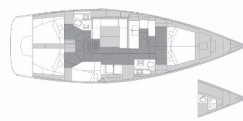

Yacht Base	Trogir, Yachtclub Seget (Marina Baotić), Croatia
Yacht ID	11985
Yacht Brands	Elan Marine
Yacht Name	Miss Esme
Production Year	2023
Length	50 Ft
Cabins	5 + 1
Berths	10 + 1 + 1
WC	2

COMFORT: Bedlinen and towels, Cockpit cushions

DECK: Anchor with chain, Bathing platform, Bilge pump - Mechanic, Bimini top, Boat hook, Cockpit fridge, Cockpit light, Cockpit table, Cockpit/stern, outside shower, Dinghy, Electric anchor windlass, Fenders, Grill/Barbecue/Plancha, Jerry cans for diesel, Sprayhood, Swimming ladder, Teak cockpit

ENTERTAINMENT: Fusion radio, Outdoor speakers, Wi-Fi Internet

GALLEY: Freezer, Gas bottles, Hot water, Kitchen utensils (Galley equipment, cutlery), Refrigerator

INTERIOR: Convertible table in salon, Electric toilet, Flexible bulkhead system, Vacuum toilet

NAVIGATION: 3 blade folding propeller, Autopilot, Bow thruster, Complete navigation equipment, GPS chart plotter - cockpit, Nautical charts, Wind/speed/depth instruments

SAFETY: Black Water Tank, Distress signals, First aid kit, Life belts (Safety harness), Life jackets, Signal rockets and torches, VHF radio

SAILS: Electric winch

YACHT ELECTRICS: 220V socket, Air Conditioning, Battery charger, Bilge pump - Electric, El. plugs 220V in all boats spaces, Generator, Heating, Shore connection 220 V