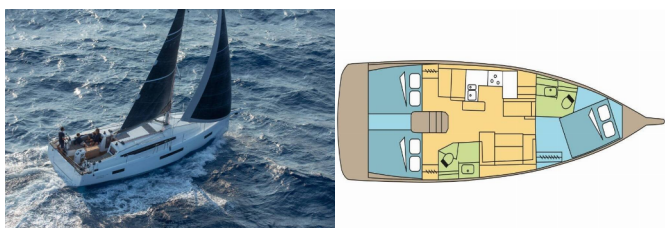

SUN ODYSSEY 410

SIPSI (2023)

Next Charter GmbH • Oskar-Von-Miller-Straße 35 • 86316 Friedberg • Germany

Phone: +49 1514 202 6204

E-mail: info@nextcharter.com

Web: nextcharter.com

Yacht Base	BVI, Hodge's Creek Marina, British Virgin Islands
Yacht ID	11817
Yacht Brands	Jeanneau
Yacht Name	SIPSI
Production Year	2023
Length	41 Ft
Cabins	3
Berths	6
Max Persons	6
WC	2

DECK: Bimini top, Cockpit table, Cockpit/stern, outside shower, Dinghy, Electric anchor windlass, Outboard engine

ENTERTAINMENT: Indoor speakers, Outdoor speakers, Radio, USB, Bluetooth

GALLEY: Hot water, Kitchen utensils (Galley equipment, cutlery), Oven, Refrigerator, Stove