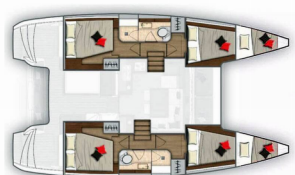

<b>Yacht Base</b>	Dubrovnik, Komolac, ACI Marina Dubrovnik, Croatia
<b>Yacht ID</b>	1153
<b>Yacht Brands</b>	Lagoon
<b>Yacht Name</b>	Smilla
<b>Production Year</b>	2018
<b>Length</b>	39 Ft
<b>Cabins</b>	4 + 2
<b>Berths</b>	8 + 2 + 2
<b>Max Persons</b>	12
<b>WC</b>	2

**COMFORT:** Cockpit cushions, Towels

**DECK:** Anchor with chain, Bathing platform, Bimini top, Cockpit table, Cockpit/stern, outside shower, Dinghy with outboard engine, Electric anchor windlass, Rail openings both sides, Spring cleats, Swimming ladder