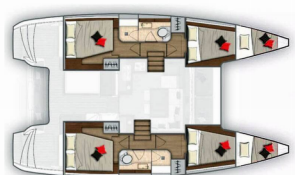

LAGOON 40

Smilla (2018)

Next Charter GmbH • Oskar-Von-Miller-Straße 35 • 86316 Friedberg • Germany

Phone: +49 1514 202 6204

E-mail: info@nextcharter.com

Web: nextcharter.com

Yacht Base	Dubrovnik, Komolac, ACI Marina Dubrovnik, Croatia
Yacht ID	1153
Yacht Brands	Lagoon
Yacht Name	Smilla
Production Year	2018
Length	39 Ft
Cabins	4 + 2
Berths	8 + 2 + 2
Max Persons	12
WC	2

COMFORT: Cockpit cushions, Towels

DECK: Anchor with chain, Bathing platform, Bimini top, Cockpit table, Cockpit/stern, outside shower, Dinghy with outboard engine, Electric anchor windlass, Rail openings both sides, Spring cleats, Swimming ladder