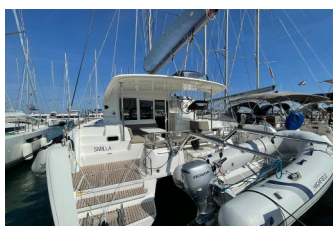

<b>Yacht Base</b>	Dubrovnik, Komolac, ACI Marina Dubrovnik, Croatia
<b>Yacht ID</b>	1153
<b>Yacht Brands</b>	Lagoon
<b>Yacht Name</b>	Smilla
<b>Production Year</b>	2018
<b>Length</b>	39 Ft
<b>Cabins</b>	4 + 2
<b>Berths</b>	8 + 2 + 2
<b>Max Persons</b>	12
<b>WC</b>	2

**COMFORT:** Cockpit cushions, Towels

**DECK:** Anchor with chain, Bathing platform, Bimini top, Cockpit table, Cockpit/stern, outside shower, Dinghy with outboard engine, Electric anchor windlass, Rail openings both sides, Spring cleats, Swimming ladder