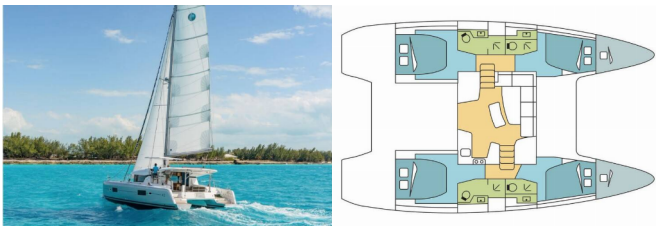

LAGOON 42

WHITE MOON (2026)

Next Charter GmbH • Oskar-Von-Miller-Straße 35 • 86316 Friedberg • Germany

Phone: +49 1514 202 6204

E-mail: info@nextcharter.com

Web: nextcharter.com

Yacht Base	Naples, Pozzuoli, Italy
Yacht ID	11527
Yacht Brands	Lagoon
Yacht Name	WHITE MOON
Production Year	2026
Length	42 Ft
Cabins	4 + 2
Berths	8 + 2 + 2
Max Persons	12
WC	4

COMFORT: Cockpit cushions

DECK: Bimini top, Cockpit fridge, Pulpit seat

ENTERTAINMENT: Fusion radio

GALLEY: Refrigerator

INTERIOR: Convertible table in salon, Curtains, Electric fans in cabins, Electric toilet, Indirect lighting in cabins and salon, Upholstery