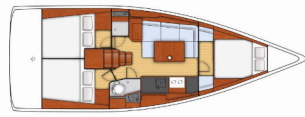

DECK: Bimini top, Electric anchor windlass

ENTERTAINMENT: Radio CD mp3 player

NAVIGATION: Autopilot, GPS chart plotter – cockpit

SAFETY: Black Water Tank

YACHT ELECTRICS: Solar panels

Yacht Base	Lefkas, D-Marin, Greece
Yacht ID	11523
Yacht Brands	Beneteau
Yacht Name	Kos 38.1
Production Year	2015
Length	38 Ft
Cabins	3
Berths	6 + 2
WC	1