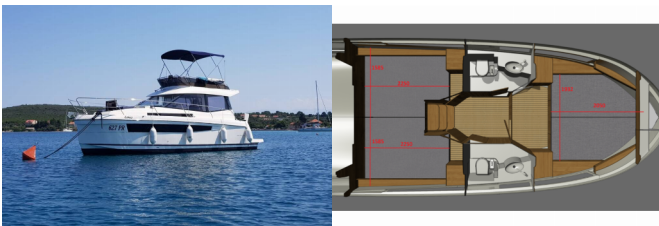

PLATINUM 989

Sabina (2018)

Next Charter GmbH • Oskar-Von-Miller-Straße 35 • 86316 Friedberg • Germany

Phone: +49 1514 202 6204

E-mail: info@nextcharter.com

Web: nextcharter.com

Yacht Base	Kukljica, Ugljan, Croatia
Yacht ID	1142
Yacht Brands	Delphia Yachts
Yacht Name	Sabina
Production Year	2018
Length	35 Ft
Cabins	3
Berths	6 + 1
WC	2

COMFORT: Sundeck cushions

DECK: Bathing platform, Cockpit table, Cockpit/stern, outside shower, Electric anchor windlass, Fenders, Flybridge, Gangway, Mooring ropes

ENTERTAINMENT: Radio mp3 player

GALLEY: Gas cookers, Hot water, Kitchen utensils (Galley equipment, cutlery)