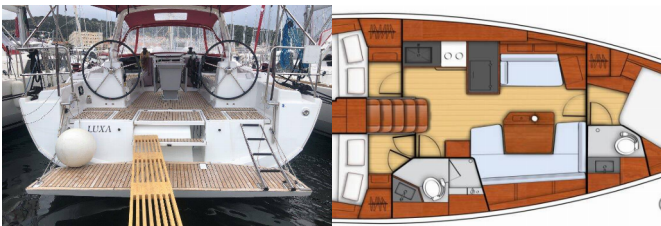

OCEANIS 41.1

Luxa (2019)

Next Charter GmbH • Oskar-Von-Miller-Straße 35 • 86316 Friedberg • Germany

Phone: +49 1514 202 6204

E-mail: info@nextcharter.com

Web: nextcharter.com

Yacht Base	ACI Marina Split, Croatia
Yacht ID	11311
Yacht Brands	Beneteau
Yacht Name	Luxa
Production Year	2019
Length	41 Ft
Cabins	3
Berths	6 + 2
Max Persons	8
WC	2

COMFORT: Bed linen, Cockpit cushions, Towels

DECK: Bathing platform, Bilge pump – Mechanic, Bimini top, Bosun's chair (Safe seat) (boatswain's chair), Cockpit table, Cockpit/stern, outside shower, Dinghy, Electric anchor windlass, Electric outboard engine, Fenders, Gangway, Sprayhood, Teak cockpit, Teak seats in cockpit

SAILS: Genoa, Lazy bag, Sails

YACHT ELECTRICS: Air Conditioning, Battery charger, Bilge pump – Electric, Heating, Inverter, Shore connection 220 V, Solar panels

PRICE AND AVAILABILITY

Oceanis 41.1 Luxa (2019)