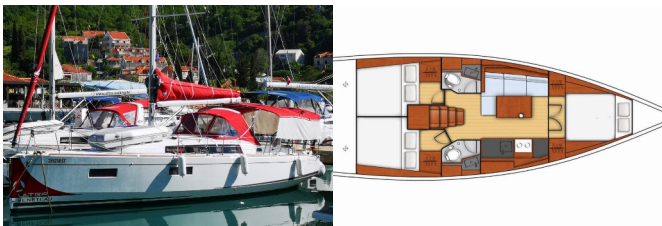

OCEANIS 38.1

Teodora (2022)

Next Charter GmbH • Oskar-Von-Miller-Straße 35 • 86316 Friedberg • Germany

Phone: +49 1514 202 6204

E-mail: info@nextcharter.com

Web: nextcharter.com

Yacht Base	Dubrovnik, Komolac, ACI Marina Dubrovnik, Croatia
Yacht ID	11302
Yacht Brands	Beneteau
Yacht Name	Teodora
Production Year	2022
Length	38 Ft
Cabins	3
Berths	6 + 2
WC	2

COMFORT: Bed linen, Cockpit cushions, Mosquito nets, Towels

DECK: Anchor winch remote control, Bathing platform, Bilge pump – Mechanic, Bimini top, Boat hook, Bosun's chair (Safe seat) (boatswain's chair), Cockpit table, Cockpit/stern, outside shower, Dinghy, Electric anchor windlass, Fenders, Gangway, Spare anchor (Reserve, Auxiliary anchor), Sprayhood, Teak cockpit, Teak seats in cockpit

SAILS: Genoa, Lazy bag, Sails

YACHT ELECTRICS: Air Conditioning, Battery charger, Bilge pump – Electric, Heating, Service batteries, Shore connection 220 V, Solar panels

PRICE AND AVAILABILITY

Oceanis 38.1 Teodora (2022)