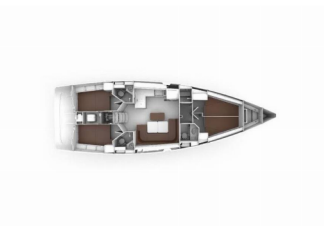

BAVARIA CRUISER 46 STYLE

Giovanna (2025)

Next Charter GmbH • Oskar-Von-Miller-Straße 35 • 86316 Friedberg • Germany

Phone: +49 1514 202 6204

E-mail: info@nextcharter.com

Web: nextcharter.com

Yacht Base	Golfo Aranci Marina Dell'Isola, Italy
Yacht ID	10685
Yacht Brands	Bavaria
Yacht Name	Giovanna
Production Year	2025
Length	47 Ft
Cabins	4
Berths	8 + 1
Max Persons	9
WC	3

DECK: Anchor line, Anchor swivel, Bimini top, Black ball, Black conus, Boat hook, Bosun's chair (Safe seat) (boatswain's chair), Canister for water, Cockpit table, Cockpit/stern, outside shower, Dinghy, Dinghy (byboat) pump, Electric anchor windlass, Fenders, Gangway, Hawser, Impeller, V-belt, oilfilter, Jerry cans for diesel, Main anchor, Mooring ropes, Plastic bucket, Repair box for dinghy, Round/globular fender, Spare anchor (Reserve, Auxiliary anchor), Spotlight / Headlights, Sprayhood, Spring line, Teak cockpit, Water hose