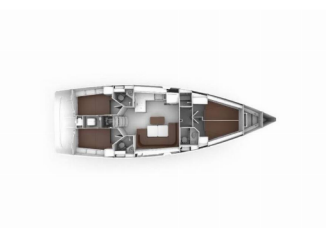

|                        |   |
|------------------------|---|
| <b>Yacht Base</b>      | Palma De Mallorca, Real Club Nautico, Spain |
| <b>Yacht ID</b>        | 10648                                       |
| <b>Yacht Brands</b>    | Bavaria                                     |
| <b>Yacht Name</b>      | Casandra                                    |
| <b>Production Year</b> | 2024  |
| <b>Length</b>          | 47 Ft                                       |
| <b>Cabins</b>          | 4   |
| <b>Berths</b>          | 8 + 1                                       |
| <b>Max Persons</b>     | 9   |
| <b>WC</b>              | 3   |

**COMFORT:** Cockpit cushions

**DECK:** Anchor line, Anchor swivel, Bimini top, Black ball, Black conus, Boat hook, Bosun's chair (Safe seat) (boatswain's chair), Canister for water, Cockpit table, Cockpit/stern, outside shower, Dinghy, Dinghy (byboat) pump, Electric anchor windlass, Fenders, Gangway, Hawser, Impeller, V-belt, oilfilter, Main anchor, Mooring ropes, Plastic bucket, Round/globular fender, Spare anchor (Reserve, Auxiliary anchor), Spotlight / Headlights, Sprayhood, Spring line, Teak cockpit, Water hose