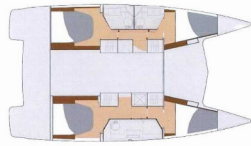

Yacht Base	Corfu, Gouvia Marina, Greece
Yacht ID	10609
Yacht Brands	Fountaine Pajot
Yacht Name	Servus
Production Year	2017
Length	38 Ft
Cabins	4
Berths	8
Max Persons	8
WC	3

COMFORT: Cockpit cushions

DECK: Anchor line, Anchor swivel, Bimini top, Black ball, Black conus, Boat hook, Bosun's chair (Safe seat) (boatswain's chair), Canister for water, Chairs, Cockpit table with light, Cockpit/stern, outside shower, Davit, Dinghy, Dinghy (byboat) pump, Electric anchor windlass, Fenders, Gangway, Impeller, V-belt, oilfilter, Jerry cans for diesel, Main anchor, Mooring ropes, Plastic bucket, Repair box for dinghy, Round/globular fender, Spare anchor (Reserve, Auxiliary anchor), Sprayhood, Spring line, Teak cockpit, Water hose

ENTERTAINMENT: Outdoor speakers, Radio

GALLEY: Gas bottles, Hot water, Kitchen utensils (Galley equipment, cutlery), Refrigerator

INTERIOR: Barometer, Clock, Electric fans in cabins, Electric toilet

NAVIGATION: 3 blade folding propeller, AIS, Autopilot, GPS, GPS chart plotter – cockpit, Hand bearing compass, Harbour guides, Logge/Lot/Speed/Wind, Navigation (Nautical) charts and nautical guide, Navigation set, Parallel ruler, Radar reflector, Spyglass, Tridata, Windex

SAFETY: Distress signals, EPIRB–Distress radio beacons, Fire extinguisher, First aid kit, Flashlight, Fog horn, Life belts (Safety harness), Life buoy + Flashing light, Life jackets, Liferaft, Set of tools, VHF radio, Wire (shroud) cutter

SAILS: Electric winch, Lazy bag, Lazy jacks

YACHT ELECTRICS: Batteries, Battery charger, Heating, Inverter, Shore connection 220 V, Solar panels, USB sockets