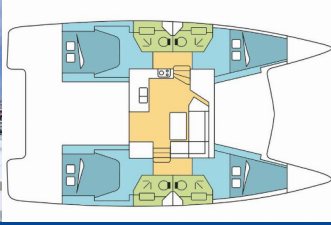

Yacht Base	Trogir, Marina Trogir (ex.SCT), Croatia
Yacht ID	10561
Yacht Brands	Fountaine Pajot
Yacht Name	Chilli
Production Year	2022
Length	39 Ft
Cabins	4
Berths	8 + 1
Max Persons	9
WC	4

COMFORT: Cockpit cushions, Sundeck cushions

DECK: Anchor line, Anchor swivel, Bimini top, Black ball, Black conus, Boat hook, Bosun's chair (Safe seat) (boatswain's chair), Canister for water, Cockpit full tent, Cockpit table, Cockpit/stern, outside shower, Davit, Dinghy, Dinghy (byboat) pump, Electric anchor windlass, Fenders, Gangway, Grill/Barbecue/Plancha, Hawser, Impeller, V-belt, oilfilter, Jerry cans for diesel, Main anchor, Mooring ropes, Plastic bucket, Repair box for dinghy, Round/globular fender, Spare anchor (Reserve, Auxiliary anchor), Spotlight / Headlights, Sprayhood, Spring line, Teak cockpit, Water hose