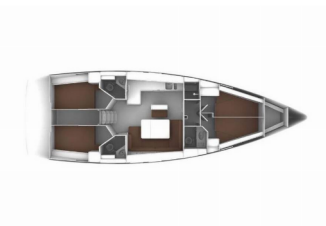

Yacht Base	Ijsselmeer/Lelystad Haven, Netherlands
Yacht ID	10504
Yacht Brands	Bavaria
Yacht Name	Bella Donna
Production Year	2020
Length	47 Ft
Cabins	4
Berths	8 + 1
Max Persons	8
WC	3

**COMFORT:** Cockpit cushions

**DECK:** Anchor line, Anchor swivel, Bimini top, Black ball, Black conus, Boat hook, Bosun's chair (Safe seat) (boatswain's chair), Cockpit table with light, Cockpit/stern, outside shower, Electric anchor windlass, Fenders, Hawser, Impeller, V-belt, oilfilter, Main anchor, Mooring ropes , Plastic bucket, Round/globular fender, Spare anchor (Reserve, Auxiliary anchor), Spotlight / Headlights, Sprayhood, Spring line, Teak cockpit, Water hose