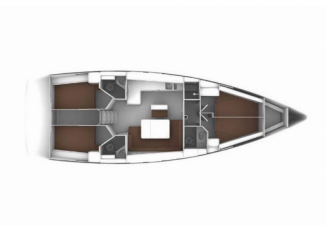

Yacht Base	Ijsselmeer/Lelystad Haven, Netherlands
Yacht ID	10504
Yacht Brands	Bavaria
Yacht Name	Bella Donna
Production Year	2020
Length	47 Ft
Cabins	4
Berths	8 + 1
Max Persons	8
WC	3

**COMFORT:** Cockpit cushions

**DECK:** Anchor line, Anchor swivel, Bimini top, Black ball, Black conus, Boat hook, Bosun's chair (Safe seat) (boatswain's chair), Cockpit table with light, Cockpit/stern, outside shower, Electric anchor windlass, Fenders, Hawser, Impeller, V-belt, oilfilter, Main anchor, Mooring ropes, Plastic bucket, Round/globular fender, Spare anchor (Reserve, Auxiliary anchor), Spotlight / Headlights, Sprayhood, Spring line, Teak cockpit, Water hose