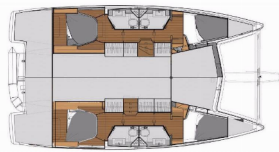

Yacht Base	Marina Tehnomont Veruda, Pula, Croatia
Yacht ID	10464
Yacht Brands	Fountaine Pajot
Yacht Name	Tu Tamo 2
Production Year	2018
Length	38 Ft
Cabins	4
Berths	8 + 2
Max Persons	12
WC	4

COMFORT: Bed linen, Cockpit cushions, Sundeck cushions

DECK: Anchor line, Anchor swivel, Bimini top, Black ball, Black conus, Boat hook, Bosun's chair (Safe seat) (boatswain's chair), Canister for water, Cockpit table, Cockpit/stern, outside shower, Davit, Dinghy, Dinghy (byboat) pump, Electric anchor windlass, Fenders, Gangway, Hawser, Impeller, V-belt, oilfilter, Jerry cans for diesel, Main anchor, Mooring ropes, Plastic bucket, Repair box for dinghy, Round/globular fender, Spare anchor (Reserve, Auxiliary anchor), Spotlight / Headlights, Spring line, Water hose

ENTERTAINMENT: Outdoor speakers, Radio

GALLEY: Gas bottles, Hot water, Kitchen utensils (Galley equipment, cutlery), Oven, Refrigerator

INTERIOR: Barometer, Clock, Inside shower, Lowerable salon table

NAVIGATION: AIS, Autopilot, GPS chart plotter – cockpit, Hand bearing compass, Harbour guides, Logge/Lot/Speed, Navigation (Nautical) charts and nautical guide, Navigation set, Radar reflector, Screen, Spyglass, Windex

SAFETY: Distress flare box, Fire extinguisher, First aid kit, Flashlight, Fog horn, Life belts (Safety harness), Life buoy + Flashing light, Liferaft, Self inflating life vest, Set of tools, VHF radio, Wire (shroud) cutter

SAILS: Electric winch, Lazy bag, Lazy jacks

YACHT ELECTRICS: Battery charger, Generator, Heating, Inverter, Shore connection 220 V, Solar panels, USB sockets