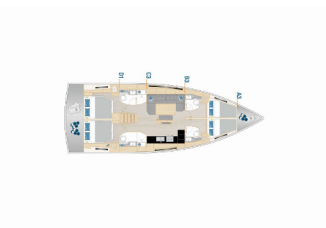

HANSE 460

Captain K (2025)

Next Charter GmbH • Oskar-Von-Miller-Straße 35 • 86316 Friedberg • Germany

Phone: +49 1514 202 6204

E-mail: info@nextcharter.com

Web: nextcharter.com

Yacht Base	Athens, Alimos Marina, Greece
Yacht ID	10400
Yacht Brands	Hanse Yachts
Yacht Name	Captain K
Production Year	2025
Length	48 Ft
Cabins	4
Berths	8 + 2
WC	4

COMFORT: Blankets, Pillows

DECK: Bimini top, Dinghy, Electric anchor windlass, Sprayhood

ENTERTAINMENT: Outdoor speakers, Radio CD player

GALLEY: Kitchen utensils (Galley equipment, cutlery), Refrigerator