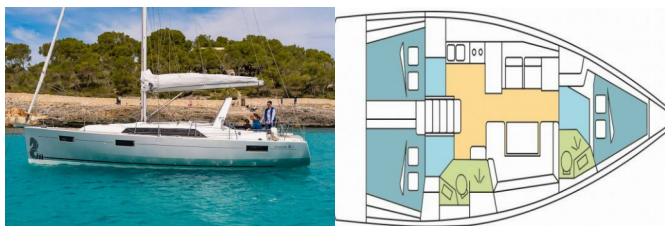

OCEANIS 41.1

Targa (2017)

Next Charter GmbH • Oskar-Von-Miller-Straße 35 • 86316 Friedberg • Germany

Phone: +49 1514 202 6204

E-mail: info@nextcharter.com

Web: nextcharter.com

Yacht Base	Roses, Empuriabrava Marina, Spain
Yacht ID	10307
Yacht Brands	Beneteau
Yacht Name	Targa
Production Year	2017
Length	41 Ft
Cabins	3
Berths	6 + 2
Max Persons	8
WC	2

COMFORT: Cockpit cushions

DECK: Anchor chain counter, Bathing platform, Bimini top, Cockpit table, Cockpit/stern, outside shower, Dinghy, Electric anchor windlass, Sprayhood, Swimming ladder

ENTERTAINMENT: Fusion radio, Outdoor speakers

GALLEY: Freezer, Hot water, Oven, Refrigerator, Stove

INTERIOR: Convertible table

NAVIGATION: Autopilot, Bow thruster, Depthsounder, GPS chart plotter, Speedometer (Speed log), Wind instrument/Anemometer

SAFETY: VHF radio

SAILS: Electric winch, Self tailing (manual) winch

YACHT ELECTRICS: Battery charger , Plug 220V, 12 V, Shore connection 220 V