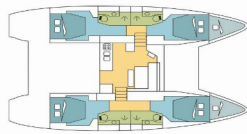

LAGOON 46

SEARENITY (2025)

Next Charter GmbH • Oskar-Von-Miller-Straße 35 • 86316 Friedberg • Germany

Phone: +49 1514 202 6204

E-mail: info@nextcharter.com

Web: nextcharter.com

Yacht Base	Nassau, Palm Cay Marina, Bahamas
Yacht ID	10281
Yacht Brands	Lagoon
Yacht Name	SEARENITY
Production Year	2025
Length	46 Ft
Cabins	4 + 2
Berths	8 + 2
Max Persons	10
WC	4

INTERIOR: Electric fans in cabins, Electric toilet

NAVIGATION: Autopilot, Depthsounder, GPS chart plotter, Speedometer (Speed log), Wind instrument/Anemometer

SAFETY: VHF radio

SAILS: Electric winch, Lazy bag, Lazy jacks