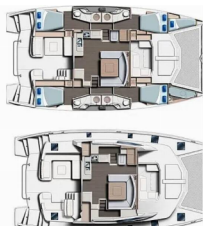

Yacht Base	Zanzibar, Azam Marine, Tanzania
Yacht ID	10042
Yacht Brands	Leopard
Yacht Name	Sunday Kinga
Production Year	2016
Length	48 Ft
Cabins	4 + 2
Berths	8 + 2
WC	4

DECK: Anchor with chain, Cockpit fridge, Cockpit table, Cockpit/stern, outside shower, Davit, Dinghy with outboard engine, Electric anchor windlass, Fenders, Hard Top Bimini, Main Deck Compass, Mooring Cleats, Mooring ropes , Set for steerman (helmsman's chair), Spring line, Swimming ladder, Teak cockpit, Winch handles

ENTERTAINMENT: FUSION sound system, Outdoor speakers, Trampoline

GALLEY: Kitchen utensils (Galley equipment, cutlery), Refrigerator

INTERIOR: Convertible table in salon, Electric fans in cabins, Electric toilet, LED interior lights

NAVIGATION: AIS, Autopilot, Complete navigation equipment, GPS chart plotter, Radar, Speedometer (Speed log), Wind instrument/Anemometer

SAFETY: EPIRB-Distress radio beacons, Fire extinguisher , Fog horn, Liferaft , Safety equipment, VHF radio

SAILS: Electric winch, Lazy bag, Lazy jacks

YACHT ELECTRICS: Air Conditioning, Batteries, Battery charger , Bilge pump – Electric, Generator, Inverter, Shore connection 220 V, Solar panels, Start battery, USB sockets, Watermaker – desalinator